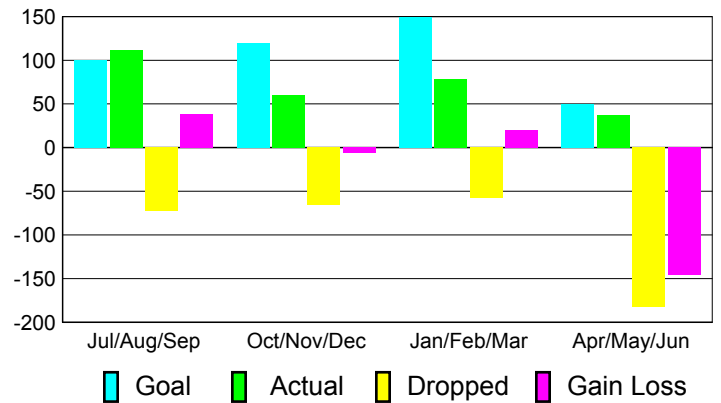

Membership Results 2010-2011

Goal, New, Dropped, Gain/Loss

Comparison of Membership Gain/Loss

Current Year Compared to the Previous Year