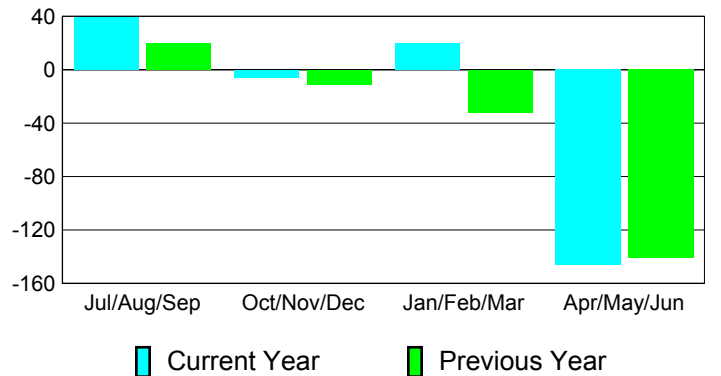

Membership Results
2010-2011

Membership
2009-2010

Month	Net Memb Goal	Actual New Memb	Actual Dropped Memb	Gain/Loss of Memb	Gain/Loss of Memb
Jul/Aug/Sep	100	112	-73	39	20
Oct/Nov/Dec	120	60	-66	-6	-11
Jan/Feb/Mar	150	78	-58	20	-32
Apr/May/Jun	50	37	-183	-146	-141
Totals	420	287	-380	-93	-164

Membership Results 2010-2011

Goal, New, Dropped, Gain/Loss

Comparison of Membership Gain/Loss

Current Year Compared to the Previous Year

Gender Comparison 2010-2011

Jul/Aug/Sep

Oct/Nov/Dec

Jan/Feb/Mar